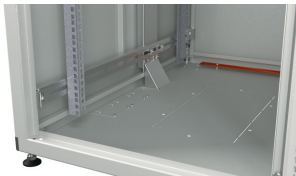

DATASHEET

Co-Location Rack PRO, 2 x 20U, 800x800 mm, F+R 1-Part
Perforated, RAL9005

General data

19" network cabinet according to DIN 41494

Steel sheet housing with screwed frame, completely pre-assembled, self-ventilated

1, 2, 3 or 4 boxes for individual access

Every box with independent cable ducts left and right for cable entry from top or bottom

Inside front and rear 4 x 19" profiles per box (2 front, 2 rear), galvanised, step-less depth-adjustable

Numbering of height units at the profiles

Front- and rear doors steel, perforated, 1-part

Doors with 1-point turning handle, lockable, incl. profile half-cylinder acc. to DIN 18252 / EN 1303

Profile half-cylinder exchangeable by customer (30/10 mm)

Door stop left and right-sided possible

Detachable side walls with 2 x latch locking (lock equal to door lock)

DATASHEET

Co-Location Rack PRO, 2 x 20U, 800x800 mm, F+R 1-Part Perforated, RAL9005

Side walls optional available perforated